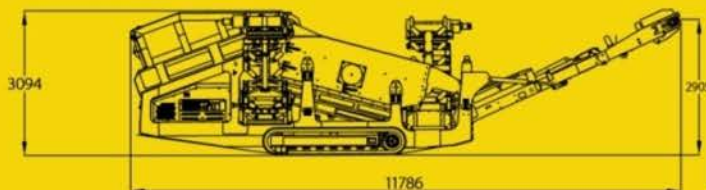

ANACONDA

CONVEYING THE FUTURE

DF410 TRACKED SCREENER

ANACONDA EQUIPMENT INTERNATIONAL SELLS AND DISTRIBUTES THE FULL RANGE OF EQUIPMENT THROUGH A LOCAL DEALER NETWORK. FOR YOUR NEAREST DEALER PLEASE CONTACT US OR VISIT OUR WEBSITE.

ANACONDA ALSO MANUFACTURES A WIDE RANGE OF RADIAL WHEEL AND TRACKED CONVEYORS DESIGNED TO WORK IN CONJUNCTION WITH ANACONDA SCREENERS AS WELL AS MOST OTHER CRUSHING & SCREENING PLANTS.

ANACONDA

Mailing Address
P.O. BOX 442
Bellingham, MA 02019

Physical Address
47 South Maple Street
Bellingham, MA 02019

TOLL FREE: 800-285-5721

TEL: 508-657-1077

FAX: 508-657-1631

EMAIL: gterry@anacondausa.com

WEBSITE: www.anacondausa.com