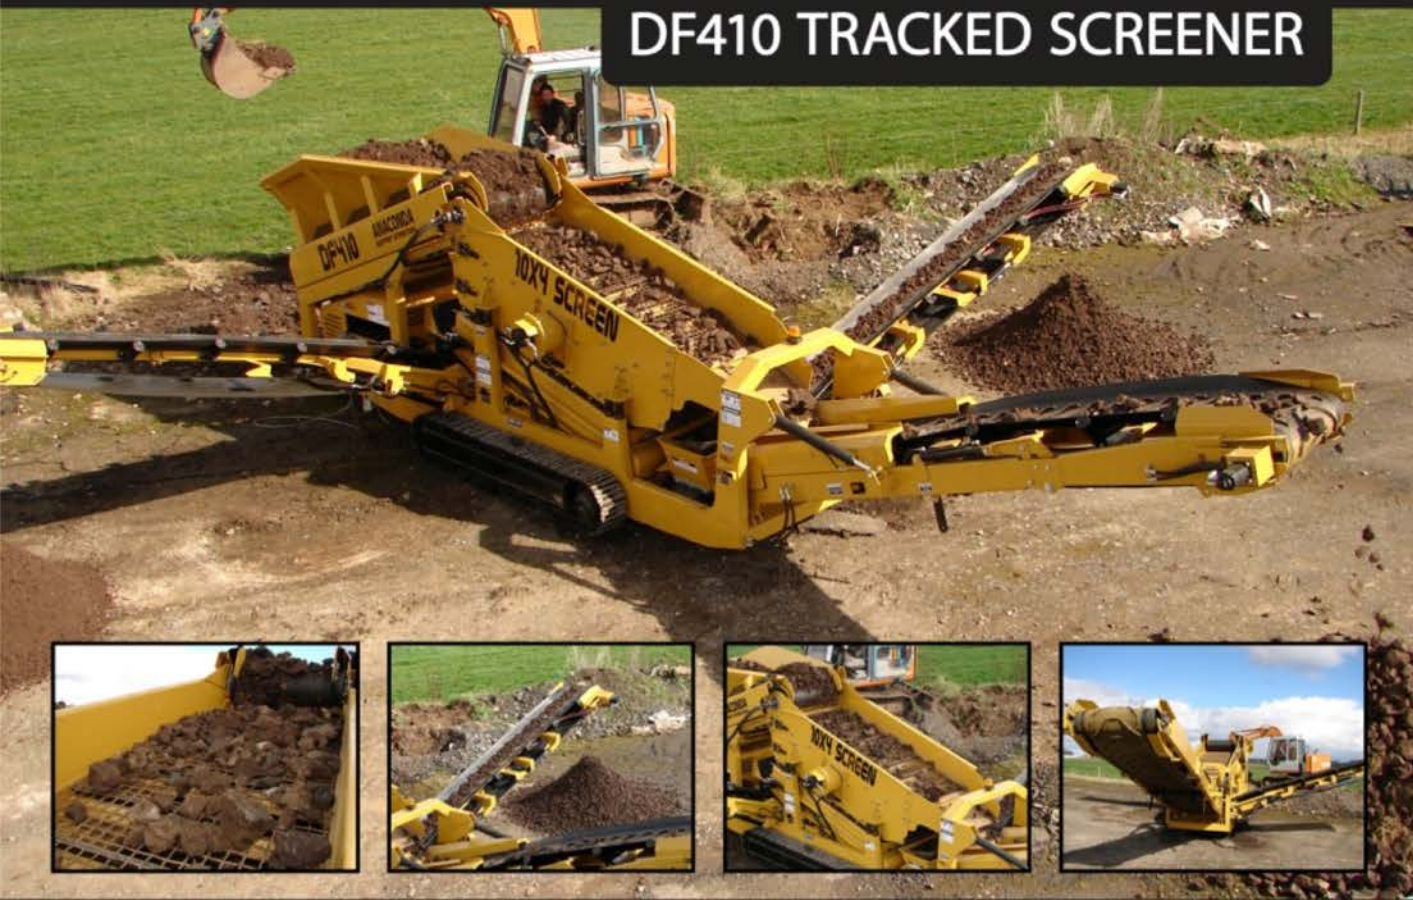

ANACONDA

CONVEYING THE FUTURE

DF410 TRACKED SCREENER

The DF410 tracked screener

is a compact screener that packs a lot of punch! Designed as an entry level screener, the DF410 has a lot to offer customers looking to achieve the tonnages without the high price tag.

The DF410 is ideal in compact urban spaces and will get through tonnages of up to 300TPH. Anaconda's promise of quality products that containerise and don't cost the earth is once again demonstrated in this product which is suitable in many applications including Construction & Demolition (C&D) waste, crushed rock, topsoil, compost, sand and gravel and coal.

OPTIONS

- WHEEL MODEL
- SCREEN DECKS – MESH, BOFOR BAR, FINGER
- SCREENS OR PUNCH PLATE
- RADIO REMOTE CONTROL
- STEEL APRON FEEDER

FEATURES & BENEFITS

- HIGH ENERGY 3M X 1.2M (10'X4') 2 BEARING SCREEN BOX – 2 DECKS
- VARIABLE SPEED HEAVY DUTY BELT FEEDER WITH IMPACT BED
- FLIP DOWN HOPPER TAILGATE TO ALLOW DIRECT FEED FROM CRUSHER BELT
- JCB DIESELMAX 444 - 84HP ENGINE
- TAIL CONVEYOR LOWERS HYDRAULICALLY TO ALLOW EASY ACCESS TO BOTTOM SCREEN DECK
- HYDRAULIC FOLDING TAIL CONVEYOR
- FIXED SCREEN ANGLE AT 15°
- END TENSIONED MESH ARRANGEMENT
- EASY ACCESS TO ALL ENGINE CONSUMABLES
- FOLDS AND TRACKS INTO/OUT OF CONTAINER WITHOUT ANY BREAKDOWN/BUILD UP
- SET UP TIME 10 MIINUTES

ANACONDA **MOBILE** SCREENERS

ANACONDA

CONVEYING THE FUTURE

DF410 TRACKED SCREENER

ANACONDA EQUIPMENT INTERNATIONAL SELLS AND DISTRIBUTES THE FULL RANGE OF EQUIPMENT THROUGH A LOCAL DEALER NETWORK. FOR YOUR NEAREST DEALER PLEASE CONTACT US OR VISIT OUR WEBSITE.